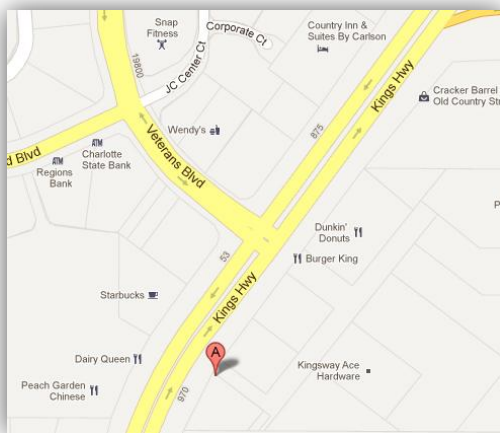

Location and Contact Information

Rhiannon Maggiore, O.D.

970 Kings Highway Unit 1

Port Charlotte, FL 33980

Ph. 941-624-3939

Email - info@pceyedocor.com

Web - www.pceyedocor.com

Our office is located near the intersection of Kings Hwy and Veterans Blvd in Port Charlotte. We are adjacent to Advance Auto Parts and across from Starbucks.